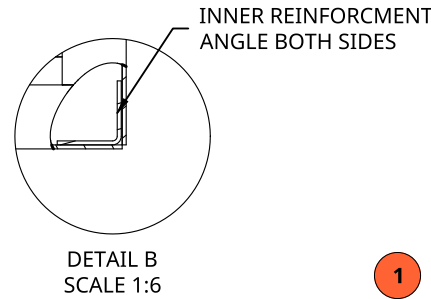

2

1

SECTION A - A

<small>THIS DOCUMENT IS THE PROPERTY OF TREBOR MANUFACTURING. ANY UNAUTHORIZED REPRODUCTION WILL BE PROSECUTED TO THE FULL EXTENT OF THE LAW</small>				PART NO. TRIDPLSS2448WTR	REV. A
<small>UNLESS OTHERWISE SPECIFIED, DIMENSIONS ARE IN INCHES</small> <small>.XX = ±.1- ANGULAR = ±1°</small> <small>.XXX = ±.015- FRACTIONAL = ±1/8</small> <small>.XXXX = ±.005-</small>		<small>DRAWN BY</small> SHAWN CROCKER 08/02/2021 <small>CHANGED BY</small> SHAWN CROCKER 06/22/2023	ONE DOOR RECESSED DOOR TOOL BOX - 24 X 24 X 48 - X1 WHALE TAIL, 18G SS MIRROR DOOR - X3 HINGES - OPEN RIGHT		
<small>THIRD ANGLE PROJECTION</small> 		<small>MATERIAL</small> MIXED MATERIAL		<small>SIZE</small> A	<small>DWG. NO.</small> D31821
		<small>SCALE</small> 1:20	<small>WEIGHT</small> 81.81 LB	<small>SHEET</small> 1 of 1	<small>REV.</small> A