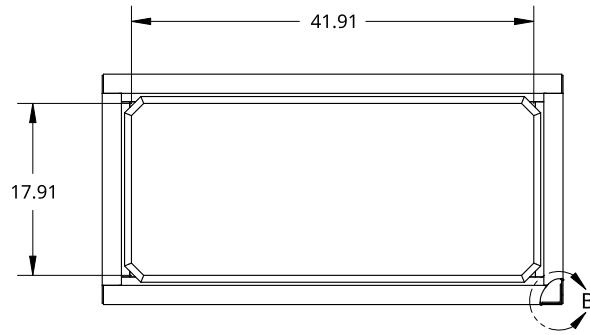

2

1

SECTION A - A

<small>THIS DOCUMENT IS THE PROPERTY OF TREBOR MANUFACTURING. ANY UNAUTHORIZED REPRODUCTION WILL BE PROSECUTED TO THE FULL EXTENT OF THE LAW</small>				PART NO. TRIDPLSS2448WTR	REV. A
<small>UNLESS OTHERWISE SPECIFIED, DIMENSIONS ARE IN INCHES</small> <small>.XX = ±.1- ANGULAR = ±1°</small> <small>.XXX = ±.015- FRACTIONAL = ±1/8</small> <small>.XXXX = ±.005-</small>		<small>DRAWN BY</small> SHAWN CROCKER 08/02/2021 <small>CHANGED BY</small> SHAWN CROCKER 06/22/2023	ONE DOOR RECESSED DOOR TOOL BOX - 24 X 24 X 48 - X1 WHALE TAIL, 18G SS MIRROR DOOR - X3 HINGES - OPEN RIGHT		
<small>THIRD ANGLE PROJECTION</small> 		<small>MATERIAL</small> MIXED MATERIAL		<small>SIZE</small> A	<small>DWG. NO.</small> D31821
		<small>SCALE</small> 1:20	<small>WEIGHT</small> 81.81 LB	<small>SHEET</small> 1 of 1	<small>REV.</small> A