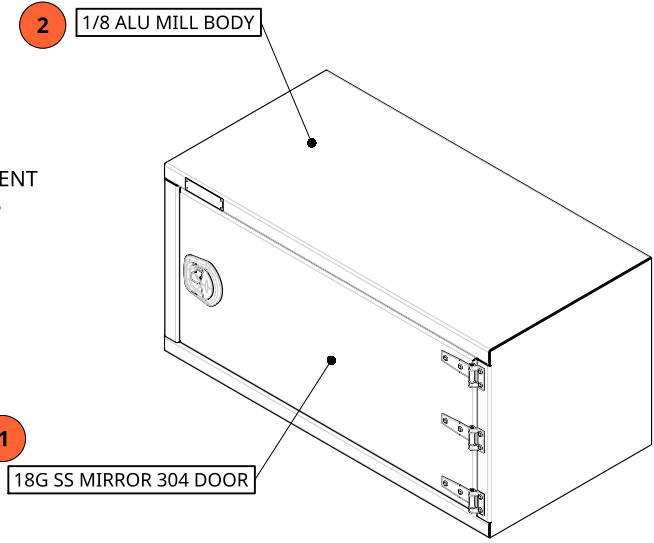

2

1

SECTION A - A

<small>THIS DOCUMENT IS THE PROPERTY OF TREBOR MANUFACTURING. ANY UNAUTHORIZED REPRODUCTION WILL BE PROSECUTED TO THE FULL EXTENT OF THE LAW</small>				PART NO. TRIDPLSS2448WTR	REV. A
<small>UNLESS OTHERWISE SPECIFIED, DIMENSIONS ARE IN INCHES</small> <small>.XX = ±.1- ANGULAR = ±1°</small> <small>.XXX = ±.015- FRACTIONAL = ±1/8</small> <small>.XXXX = ±.005-</small>		<small>DRAWN BY</small> SHAWN CROCKER 08/02/2021 <small>CHANGED BY</small> SHAWN CROCKER 06/22/2023	ONE DOOR RECESSED DOOR TOOL BOX - 24 X 24 X 48 - X1 WHALE TAIL, 18G SS MIRROR DOOR - X3 HINGES - OPEN RIGHT		
<small>THIRD ANGLE PROJECTION</small> 		<small>MATERIAL</small> MIXED MATERIAL		<small>SIZE</small> A	<small>DWG. NO.</small> D31821
		<small>SCALE</small> 1:20	<small>WEIGHT</small> 81.81 LB	<small>SHEET</small> 1 of 1	<small>REV.</small> A