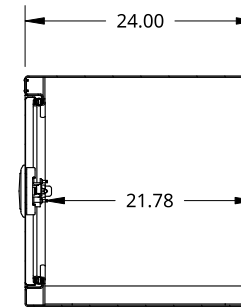

2

1

SECTION A - A

<small>THIS DOCUMENT IS THE PROPERTY OF TREBOR MANUFACTURING. ANY UNAUTHORIZED REPRODUCTION WILL BE PROSECUTED TO THE FULL EXTENT OF THE LAW</small>				PART NO. TRIDPLSS2448WTR	REV. A
<small>UNLESS OTHERWISE SPECIFIED, DIMENSIONS ARE IN INCHES</small> <small>.XX = ±.1- ANGULAR = ±1°</small> <small>.XXX = ±.015- FRACTIONAL = ±1/8</small> <small>.XXXX = ±.005-</small>		<small>DRAWN BY</small> SHAWN CROCKER 08/02/2021 <small>CHANGED BY</small> SHAWN CROCKER 06/22/2023	ONE DOOR RECESSED DOOR TOOL BOX - 24 X 24 X 48 - X1 WHALE TAIL, 18G SS MIRROR DOOR - X3 HINGES - OPEN RIGHT		
<small>THIRD ANGLE PROJECTION</small> 		<small>MATERIAL</small> MIXED MATERIAL		<small>SIZE</small> A	<small>DWG. NO.</small> D31821
		<small>SCALE</small> 1:20	<small>WEIGHT</small> 81.81 LB	<small>SHEET</small> 1 of 1	<small>REV.</small> A