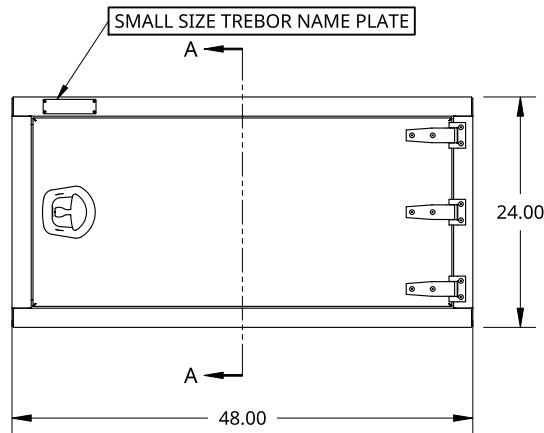

2

1

SECTION A - A

<small>THIS DOCUMENT IS THE PROPERTY OF TREBOR MANUFACTURING. ANY UNAUTHORIZED REPRODUCTION WILL BE PROSECUTED TO THE FULL EXTENT OF THE LAW</small>				PART NO. TRIDPLSS2448WTR	REV. A
<small>UNLESS OTHERWISE SPECIFIED, DIMENSIONS ARE IN INCHES</small> <small>.XX = ±.1- ANGULAR = ±1°</small> <small>.XXX = ±.015- FRACTIONAL = ±1/8</small> <small>.XXXX = ±.005-</small>		<small>DRAWN BY</small> SHAWN CROCKER 08/02/2021 <small>CHANGED BY</small> SHAWN CROCKER 06/22/2023	ONE DOOR RECESSED DOOR TOOL BOX - 24 X 24 X 48 - X1 WHALE TAIL, 18G SS MIRROR DOOR - X3 HINGES - OPEN RIGHT		
<small>THIRD ANGLE PROJECTION</small> 		<small>MATERIAL</small> MIXED MATERIAL		<small>SIZE</small> A	<small>DWG. NO.</small> D31821
		<small>SCALE</small> 1:20	<small>WEIGHT</small> 81.81 LB	<small>SHEET</small> 1 of 1	<small>REV.</small> A