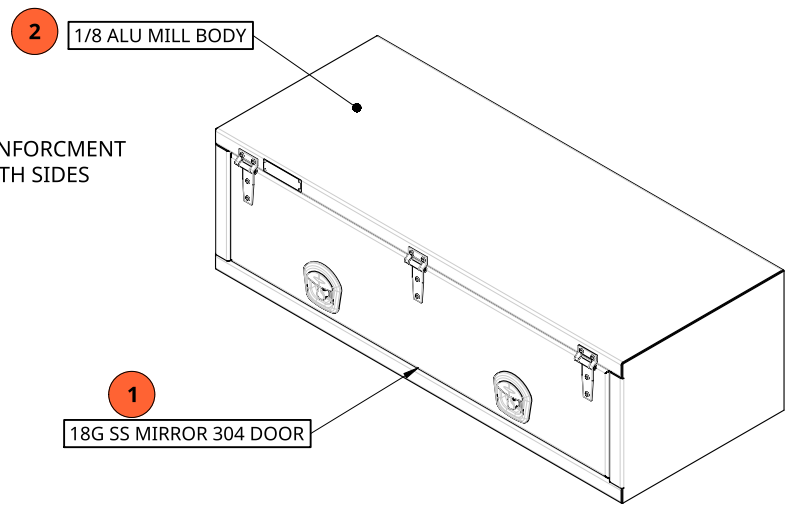

B

A

<small>THIS DOCUMENT IS THE PROPERTY OF TREBOR MANUFACTURING. ANY UNAUTHORIZED REPRODUCTION WILL BE PROSECUTED TO THE FULL EXTENT OF THE LAW</small>				PART NO. TRIDPLSS1860WTU		REV. A
<small>UNLESS OTHERWISE SPECIFIED, DIMENSIONS ARE IN INCHES</small> <small>.XX = ±.1- ANGULAR = ±1°</small> <small>.XXX = ±.015- FRACTIONAL = ±1/8</small> <small>.XXXX = ±.005- DECIMAL = ±.001</small>		<small>DRAWN BY</small> SHAWN CROCKER	<small>06/09/2023</small>	<small>ONE DOOR RECESSED DOOR TOOL BOX - 24 X 18 X 60 - X2 WHALE TAILS, 18G SS MIRROR DOOR - X3 HINGES - OPEN UP</small>		
<small>THIRD ANGLE PROJECTION</small>		<small>CHANGED BY</small> SHAWN CROCKER	<small>06/09/2023</small>	<small>SIZE</small> A	<small>DWG. NO.</small> D31134	REV. A
		<small>MATERIAL</small> MIXED MATERIAL		<small>SCALE</small> 1:20	<small>WEIGHT</small> 84.04 LB	<small>SHEET</small> 1 of 1