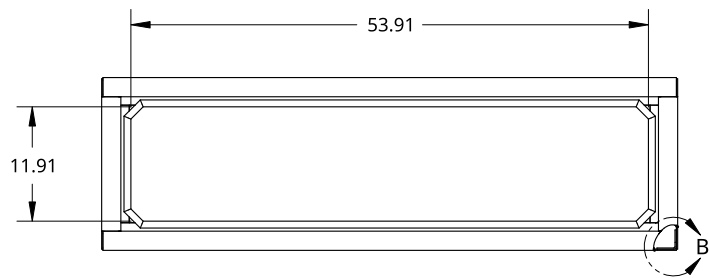

B

A

<small>THIS DOCUMENT IS THE PROPERTY OF TREBOR MANUFACTURING. ANY UNAUTHORIZED REPRODUCTION WILL BE PROSECUTED TO THE FULL EXTENT OF THE LAW</small>				PART NO. TRIDPLSS1860WTU		REV. A
<small>UNLESS OTHERWISE SPECIFIED, DIMENSIONS ARE IN INCHES</small> <small>.XX = ±.1- ANGULAR = ±1°</small> <small>.XXX = ±.015- FRACTIONAL = ±1/8</small> <small>.XXXX = ±.005- DECIMAL = ±.001</small>		<small>DRAWN BY</small> SHAWN CROCKER	<small>06/09/2023</small>	<small>ONE DOOR RECESSED DOOR TOOL BOX - 24 X 18 X 60 - X2 WHALE TAILS, 18G SS MIRROR DOOR - X3 HINGES - OPEN UP</small>		
<small>THIRD ANGLE PROJECTION</small>		<small>CHANGED BY</small> SHAWN CROCKER	<small>06/09/2023</small>	<small>SIZE</small> A	<small>DWG. NO.</small> D31134	REV. A
		<small>MATERIAL</small> MIXED MATERIAL		<small>SCALE</small> 1:20	<small>WEIGHT</small> 84.04 LB	<small>SHEET</small> 1 of 1