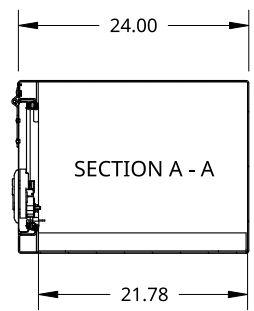

B

A

<small>THIS DOCUMENT IS THE PROPERTY OF TREBOR MANUFACTURING. ANY UNAUTHORIZED REPRODUCTION WILL BE PROSECUTED TO THE FULL EXTENT OF THE LAW</small>				PART NO. TRIDPLSS1860WTU		REV. A
<small>UNLESS OTHERWISE SPECIFIED, DIMENSIONS ARE IN INCHES</small> <small>.XX = ±.1- ANGULAR = ±1°</small> <small>.XXX = ±.015- FRACTIONAL = ±1/8</small> <small>.XXXX = ±.005- DECIMAL = ±.001</small>		<small>DRAWN BY</small> SHAWN CROCKER	<small>06/09/2023</small>	<small>ONE DOOR RECESSED DOOR TOOL BOX - 24 X 18 X 60 - X2 WHALE TAILS, 18G SS MIRROR DOOR - X3 HINGES - OPEN UP</small>		
<small>THIRD ANGLE PROJECTION</small>		<small>CHANGED BY</small> SHAWN CROCKER	<small>06/09/2023</small>	<small>SIZE</small> A	<small>DWG. NO.</small> D31134	REV. A
		<small>MATERIAL</small> MIXED MATERIAL		<small>SCALE</small> 1:20	<small>WEIGHT</small> 84.04 LB	<small>SHEET</small> 1 of 1