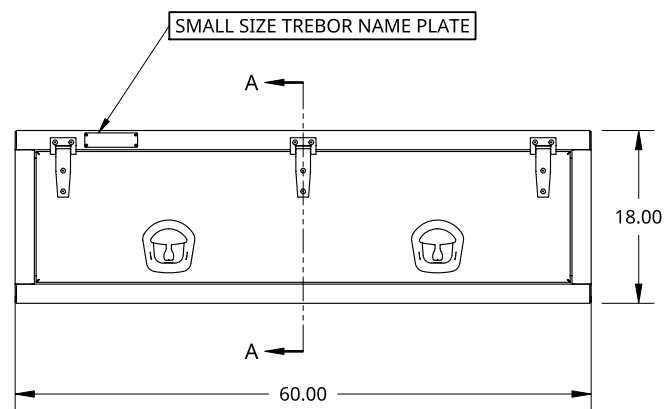

B

A

<small>THIS DOCUMENT IS THE PROPERTY OF TREBOR MANUFACTURING. ANY UNAUTHORIZED REPRODUCTION WILL BE PROSECUTED TO THE FULL EXTENT OF THE LAW</small>				PART NO. TRIDPLSS1860WTU		REV. A
<small>UNLESS OTHERWISE SPECIFIED, DIMENSIONS ARE IN INCHES</small> <small>.XX = ±.1- ANGULAR = ±1°</small> <small>.XXX = ±.015- FRACTIONAL = ±1/8</small> <small>.XXXX = ±.005- DECIMAL = ±.001</small>		<small>DRAWN BY</small> SHAWN CROCKER	<small>06/09/2023</small>	<small>ONE DOOR RECESSED DOOR TOOL BOX - 24 X 18 X 60 - X2 WHALE TAILS, 18G SS MIRROR DOOR - X3 HINGES - OPEN UP</small>		
<small>THIRD ANGLE PROJECTION</small>		<small>CHANGED BY</small> SHAWN CROCKER	<small>06/09/2023</small>	<small>SIZE</small> A	<small>DWG. NO.</small> D31134	REV. A
		<small>MATERIAL</small> MIXED MATERIAL		<small>SCALE</small> 1:20	<small>WEIGHT</small> 84.04 LB	<small>SHEET</small> 1 of 1