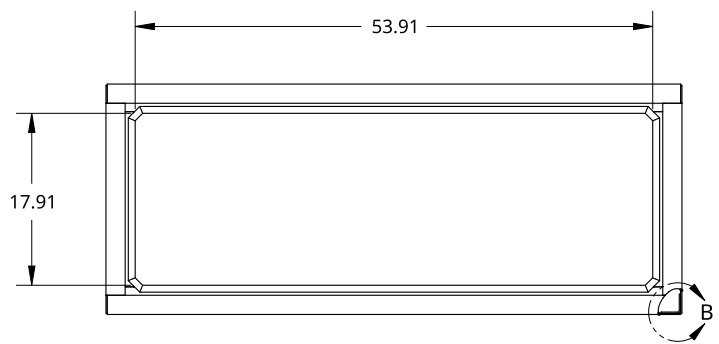

2

1

B

B

A

A

<small>THIS DOCUMENT IS THE PROPERTY OF TREBOR MANUFACTURING. ANY UNAUTHORIZED REPRODUCTION WILL BE PROSECUTED TO THE FULL EXTENT OF THE LAW</small> <small>UNLESS OTHERWISE SPECIFIED, DIMENSIONS ARE IN INCHES</small> <small>.XX = ±.1- ANGULAR = ±1°</small> <small>.XXX = ±.015- FRACTIONAL = ±1/8</small> <small>.XXXX = ±.005-</small>			<small>PART NO.</small> TRIDPLSS2460L	<small>REV.</small> A
	<small>DRAWN</small> SHAWN CROCKER	<small>10/18/2021</small>	<small>ONE DOOR RECESSED DOOR TOOL BOX - 24 X 24 X 60 - 18G SS MIRROR DOOR - X1 T-HANDLE - X3 HINGES - OPEN LEFT</small>	
<small>THIRD ANGLE PROJECTION</small> 	<small>MATERIAL</small> 1/8 ALU MILL		<small>SIZE</small> A	<small>REV.</small> A
		<small>SCALE</small> 1:20	<small>WEIGHT</small> 101.86 LB	<small>SHEET</small> 1 of 1