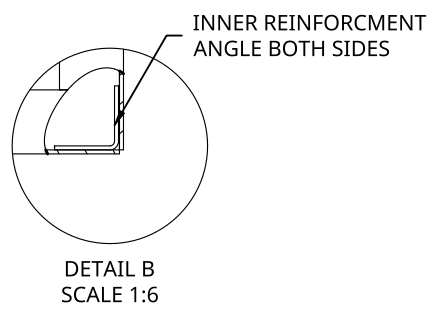

2

1

B

B

A

A

<small>THIS DOCUMENT IS THE PROPERTY OF TREBOR MANUFACTURING. ANY UNAUTHORIZED REPRODUCTION WILL BE PROSECUTED TO THE FULL EXTENT OF THE LAW</small> <small>UNLESS OTHERWISE SPECIFIED, DIMENSIONS ARE IN INCHES</small> <small>.XX = ±.1- ANGULAR = ±1°</small> <small>.XXX = ±.015- FRACTIONAL = ±1/8</small> <small>.XXXX = ±.005-</small>			<small>PART NO.</small> TRIDPLSS2460L	<small>REV.</small> A
	<small>DRAWN</small> SHAWN CROCKER	<small>10/18/2021</small>	<small>ONE DOOR RECESSED DOOR TOOL BOX - 24 X 24 X 60 - 18G SS MIRROR DOOR - X1 T-HANDLE - X3 HINGES - OPEN LEFT</small>	
<small>THIRD ANGLE PROJECTION</small> 	<small>MATERIAL</small> 1/8 ALU MILL		<small>SIZE</small> A	<small>REV.</small> A
		<small>SCALE</small> 1:20	<small>WEIGHT</small> 101.86 LB	<small>SHEET</small> 1 of 1