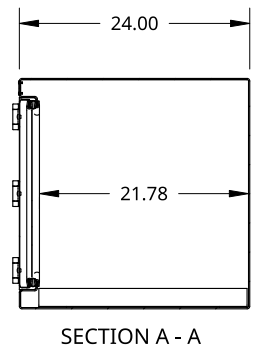

2

1

B

B

A

A

<small>THIS DOCUMENT IS THE PROPERTY OF TREBOR MANUFACTURING. ANY UNAUTHORIZED REPRODUCTION WILL BE PROSECUTED TO THE FULL EXTENT OF THE LAW</small> <small>UNLESS OTHERWISE SPECIFIED, DIMENSIONS ARE IN INCHES</small> <small>.XX = ±.1- ANGULAR = ±1°</small> <small>.XXX = ±.015- FRACTIONAL = ±1/8</small> <small>.XXXX = ±.005-</small>			<small>PART NO.</small> TRIDPLSS2460L	<small>REV.</small> A
	<small>DRAWN</small> SHAWN CROCKER	<small>10/18/2021</small>	<small>ONE DOOR RECESSED DOOR TOOL BOX - 24 X 24 X 60 - 18G SS MIRROR DOOR - X1 T-HANDLE - X3 HINGES - OPEN LEFT</small>	
<small>THIRD ANGLE PROJECTION</small> 	<small>MATERIAL</small> 1/8 ALU MILL		<small>SIZE</small> A	<small>REV.</small> A
		<small>SCALE</small> 1:20	<small>WEIGHT</small> 101.86 LB	<small>SHEET</small> 1 of 1