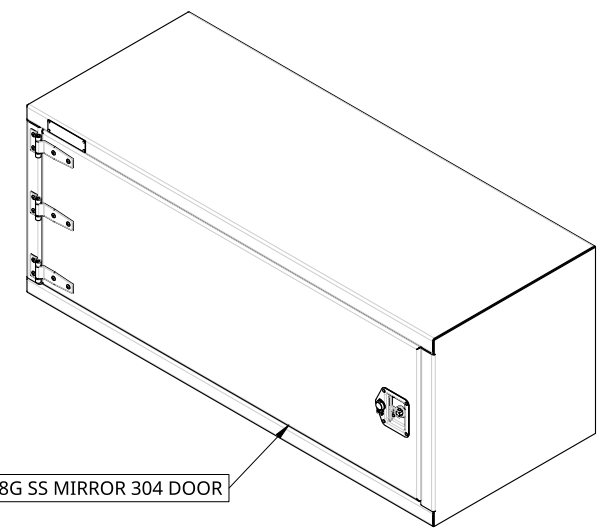

2

1

B

B

A

A

<small>THIS DOCUMENT IS THE PROPERTY OF TREBOR MANUFACTURING. ANY UNAUTHORIZED REPRODUCTION WILL BE PROSECUTED TO THE FULL EXTENT OF THE LAW</small> <small>UNLESS OTHERWISE SPECIFIED, DIMENSIONS ARE IN INCHES</small> <small>.XX = ±.1- ANGULAR = ±1°</small> <small>.XXX = ±.015- FRACTIONAL = ±1/8</small> <small>.XXXX = ±.005-</small>			<small>PART NO.</small> TRIDPLSS2460L	<small>REV.</small> A
	<small>DRAWN</small> SHAWN CROCKER	<small>10/18/2021</small>	<small>ONE DOOR RECESSED DOOR TOOL BOX - 24 X 24 X 60 - 18G SS MIRROR DOOR - X1 T-HANDLE - X3 HINGES - OPEN LEFT</small>	
<small>THIRD ANGLE PROJECTION</small> 	<small>MATERIAL</small> 1/8 ALU MILL		<small>SIZE</small> A	<small>REV.</small> A
		<small>SCALE</small> 1:20	<small>WEIGHT</small> 101.86 LB	<small>SHEET</small> 1 of 1