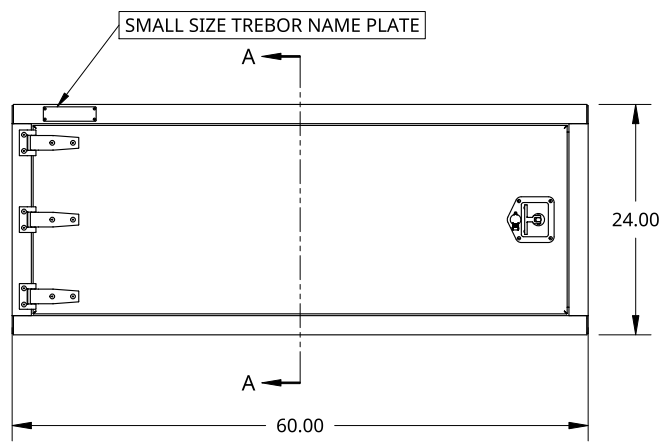

2

1

B

B

A

A

<small>THIS DOCUMENT IS THE PROPERTY OF TREBOR MANUFACTURING. ANY UNAUTHORIZED REPRODUCTION WILL BE PROSECUTED TO THE FULL EXTENT OF THE LAW</small> <small>UNLESS OTHERWISE SPECIFIED, DIMENSIONS ARE IN INCHES</small> <small>.XX = ±.1- ANGULAR = ±1°</small> <small>.XXX = ±.015- FRACTIONAL = ±1/8</small> <small>.XXXX = ±.005-</small>			<small>PART NO.</small> TRIDPLSS2460L	<small>REV.</small> A
	<small>DRAWN</small> SHAWN CROCKER	<small>10/18/2021</small>	<small>ONE DOOR RECESSED DOOR TOOL BOX - 24 X 24 X 60 - 18G SS MIRROR DOOR - X1 T-HANDLE - X3 HINGES - OPEN LEFT</small>	
<small>THIRD ANGLE PROJECTION</small> 	<small>MATERIAL</small> 1/8 ALU MILL		<small>SIZE</small> A	<small>REV.</small> A
		<small>SCALE</small> 1:20	<small>WEIGHT</small> 101.86 LB	<small>SHEET</small> 1 of 1