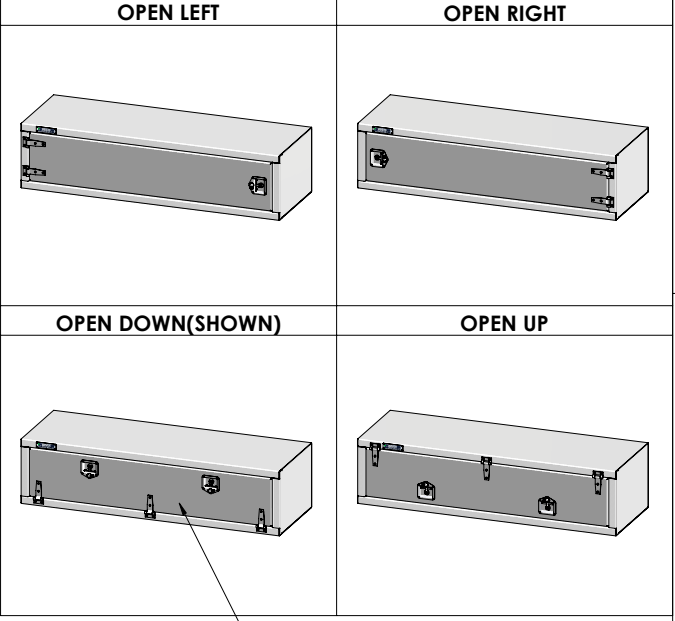

**AVAILABLE CONFIGURATIONS**

**DOOR IS MADE OF 18g SS Mirror 304**

REVISIONS		
REV.	DESCRIPTION	DATE
1	INITIAL RELEASE	01/13/2017

REV: <b>1</b>		This Document is the sole property of <b>Trebor Manufacturing</b>
DATE: <b>1/13/2017</b>		
SHEET SCALE: <b>1:20</b>	SHEET SIZE: <b>8.5" x 11"</b>	PAGE: <b>1 OF 1</b>

Dimensions are in inches unless otherwise specified

PART NO: **TRIDPLSS1872**

DESCR: **24D" x 18H" x 72W" Under body tool box w/1 Stainless door Down hand , Locking t-handle**

MATERIAL: **0.125 Alum. Plain 3003-H14**

APROX. WEIGHT: **101.39 LB**      USABLE VOL.: **16.18 CU. FT.**

TOLERANCES: **.xx ± 0.13"    .xxx ± 0.010"**